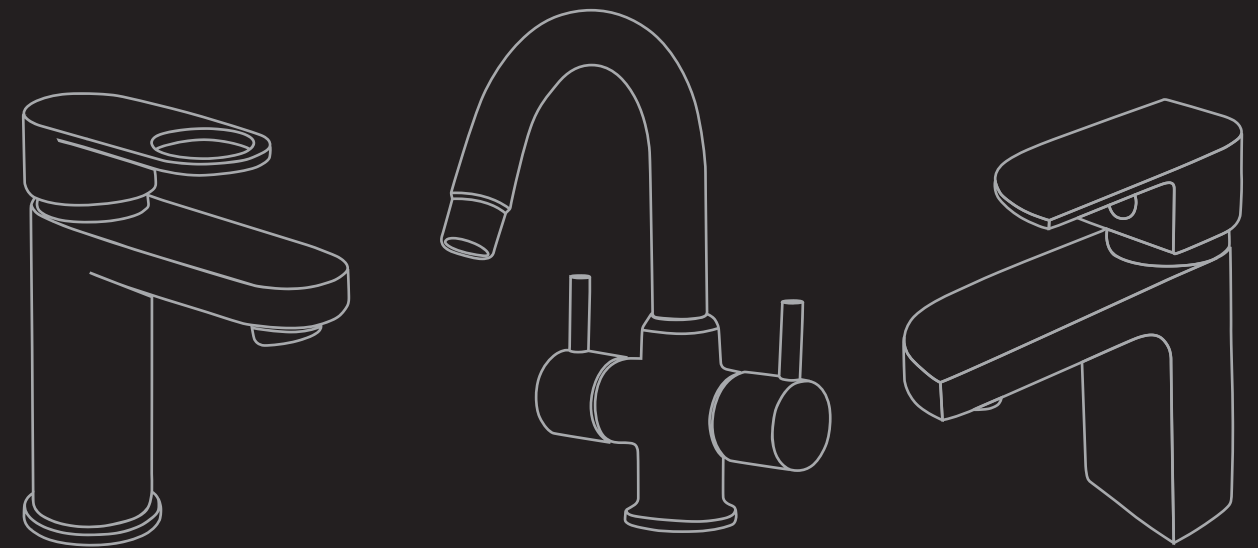

ALLIEDS

Allied Items	Page 45-52