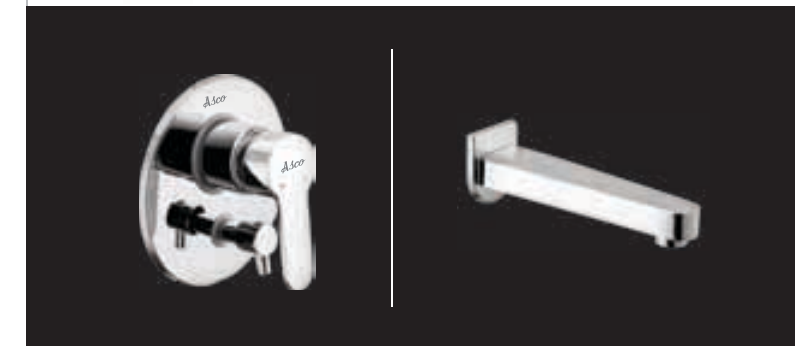

Plain Spout
AMZ-020

Single Lever Concealed Divertor
AMZ-019