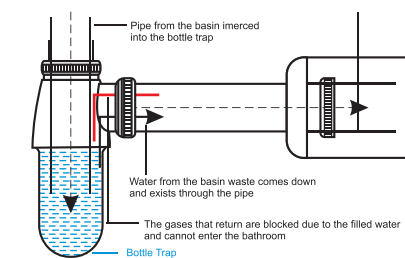

How ? Bottle Trap Works ...

ALD-35 | Bottle Trap OTM